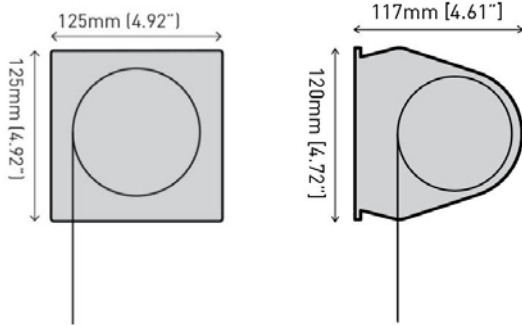

## Capacity

Up to 5m [16.4ft] width

## Dimensions